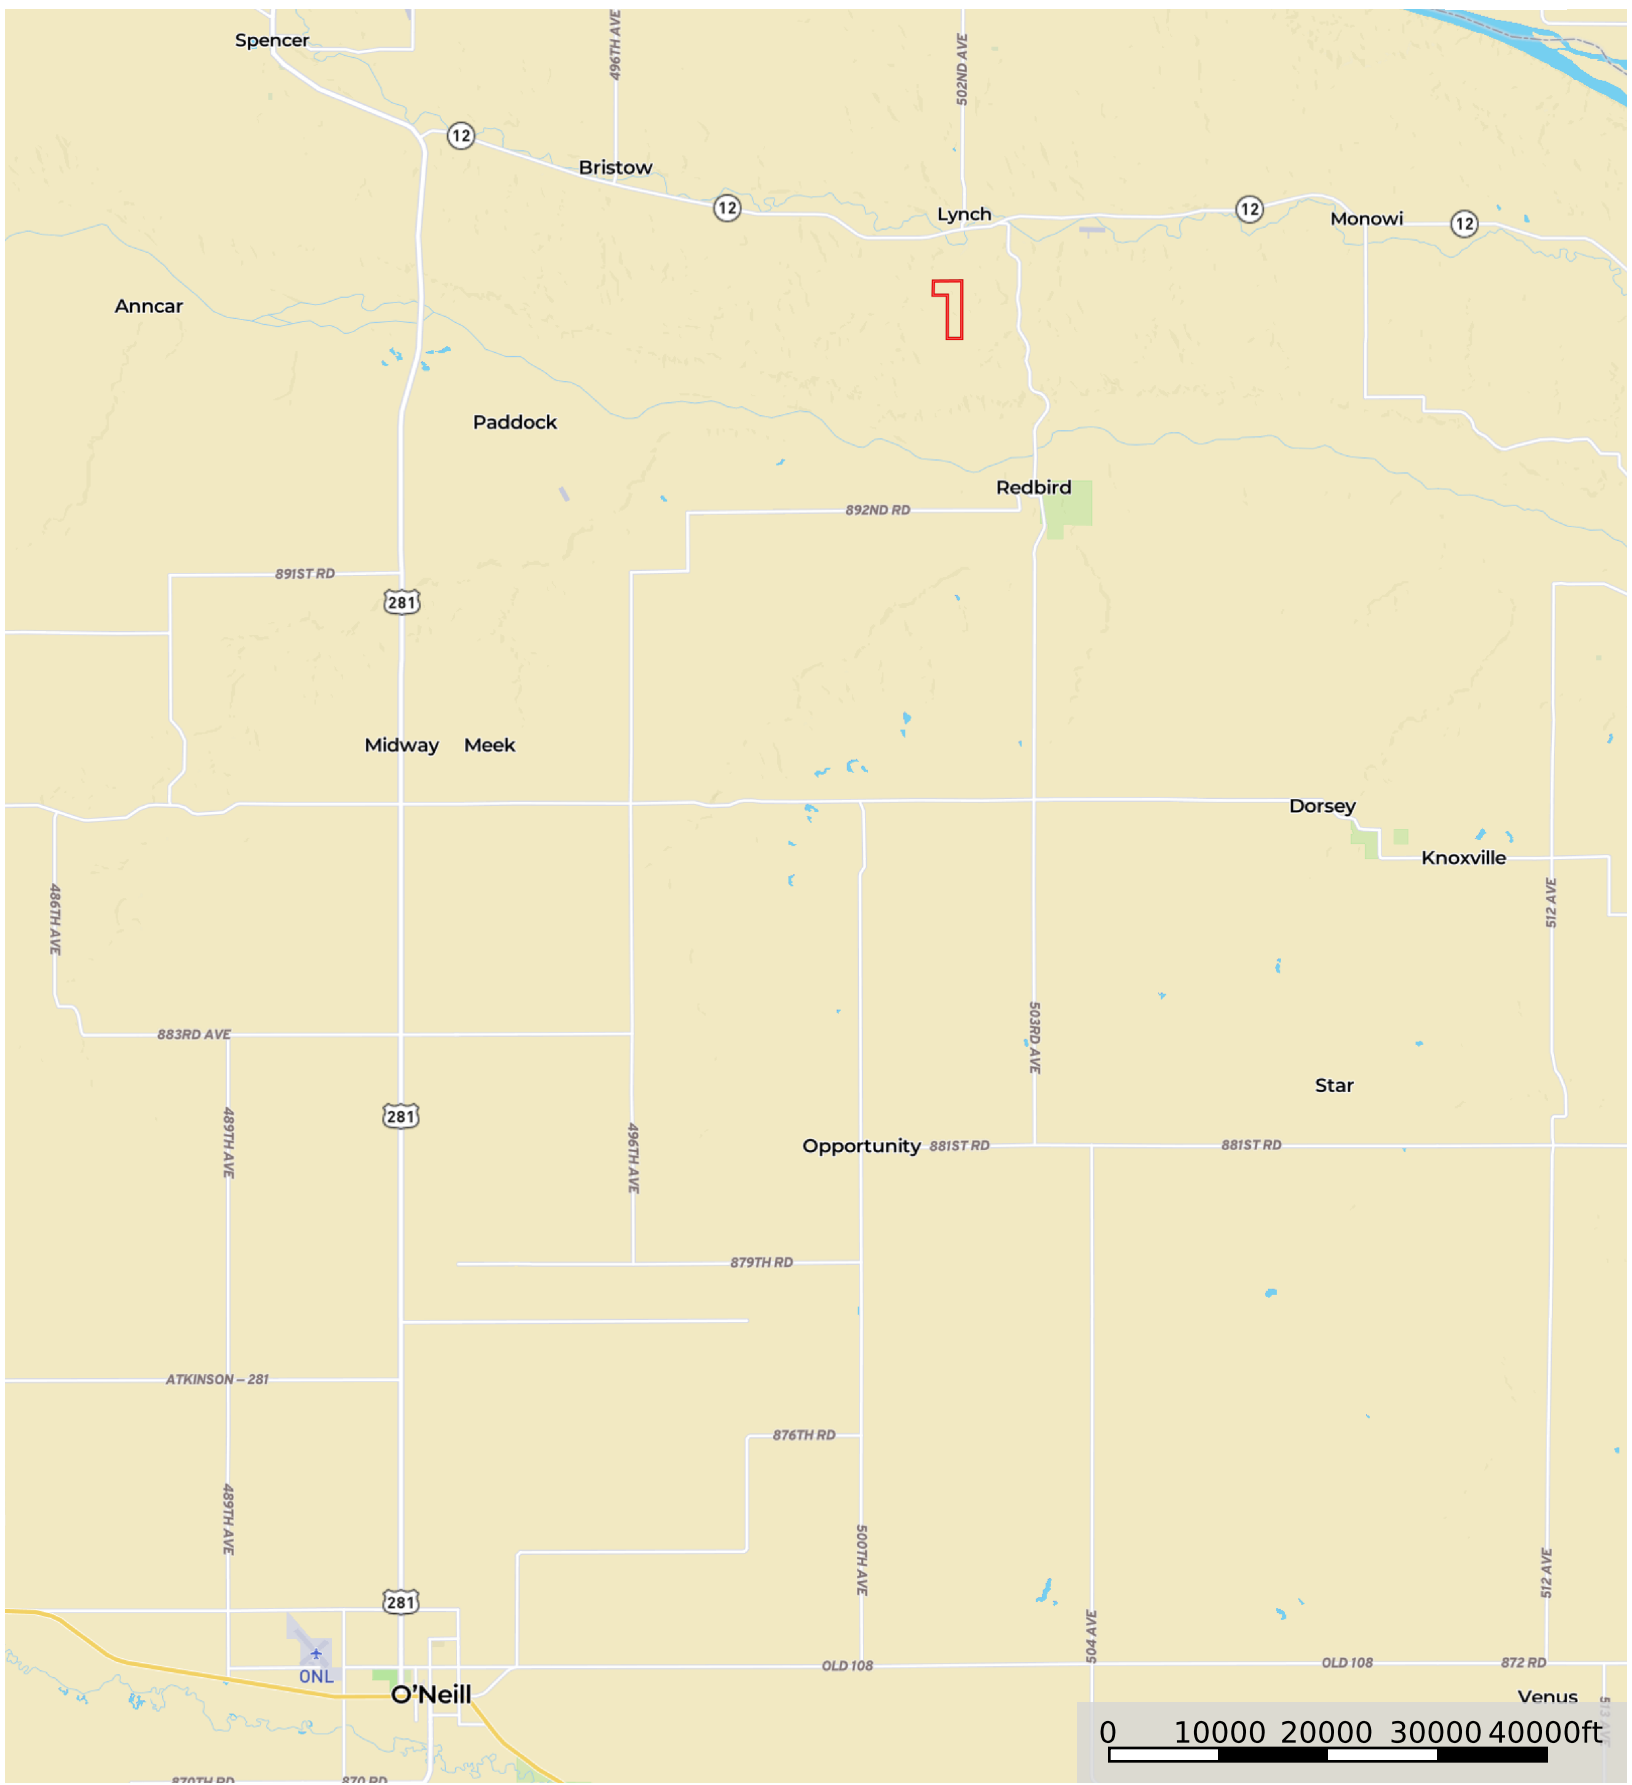

199.08 Acres - boyd County, Nebraska, AC +/-

 Boundary